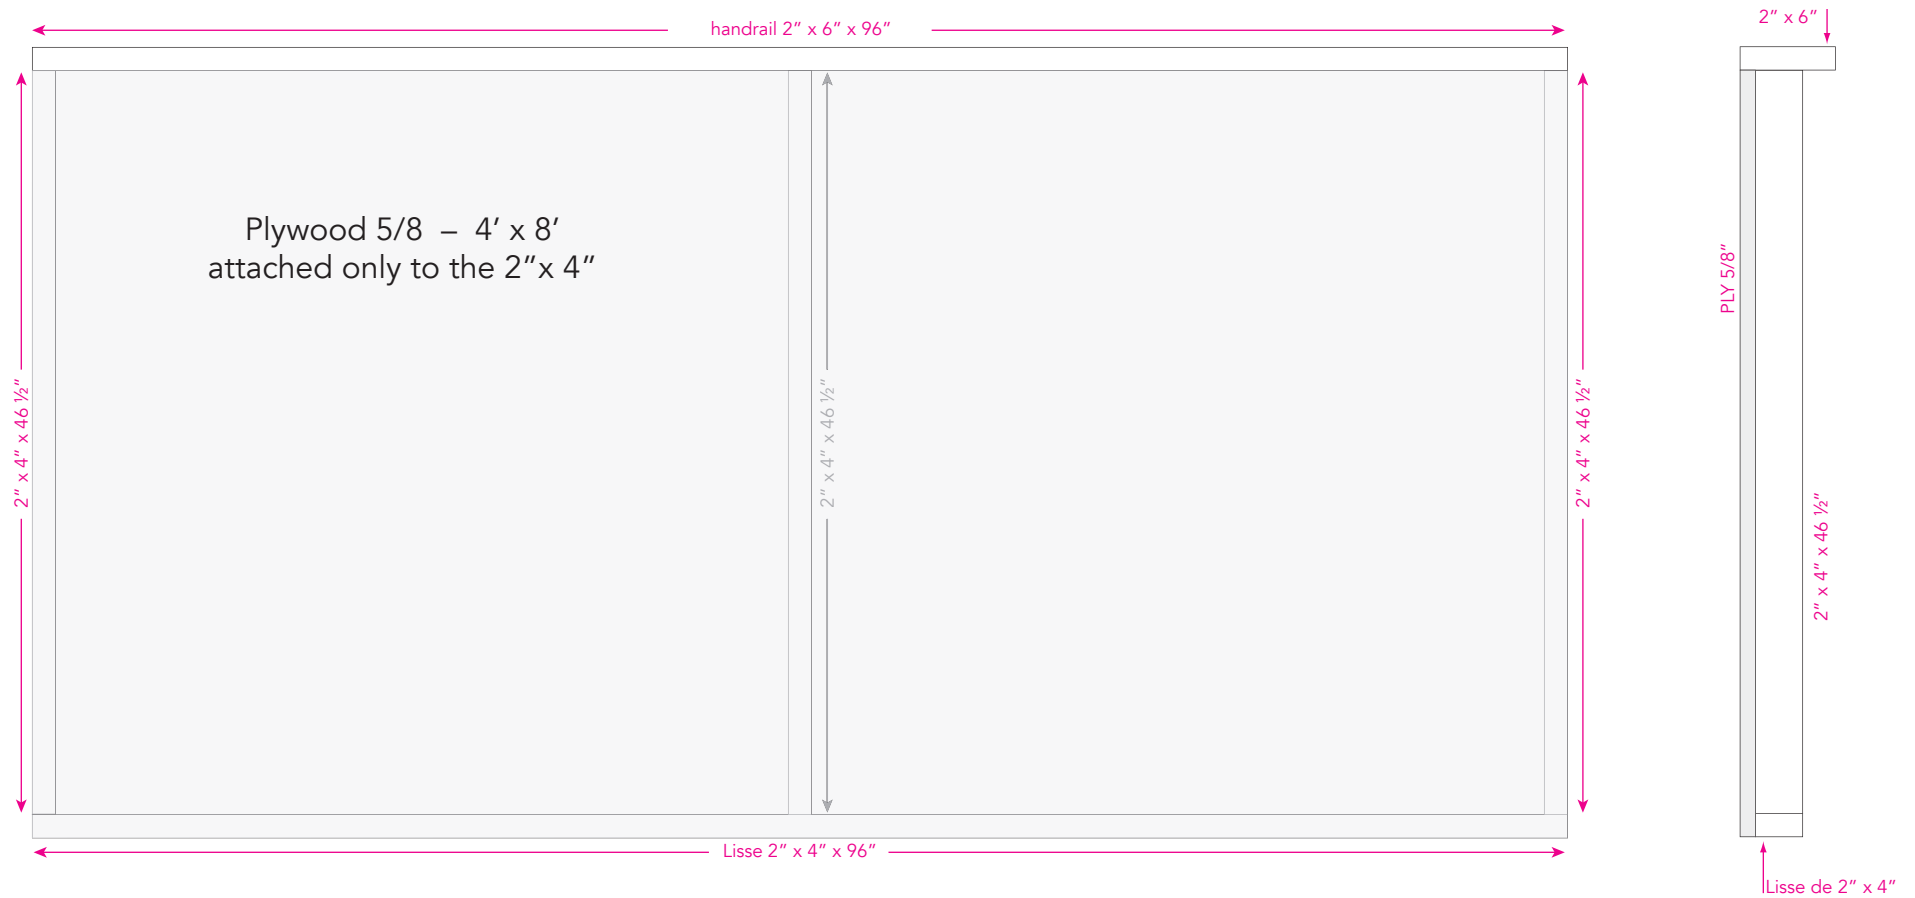

Workshop

Ice rink • Bird's Eye View • P1

Workshop

Ice rink • 8' Long Strips • P2

Workshop

Ice rink • 34" Corner Strips • P3

Workshop

Ice rink • Side With Door • P4

Workshop

Ice rink • Legs • P5