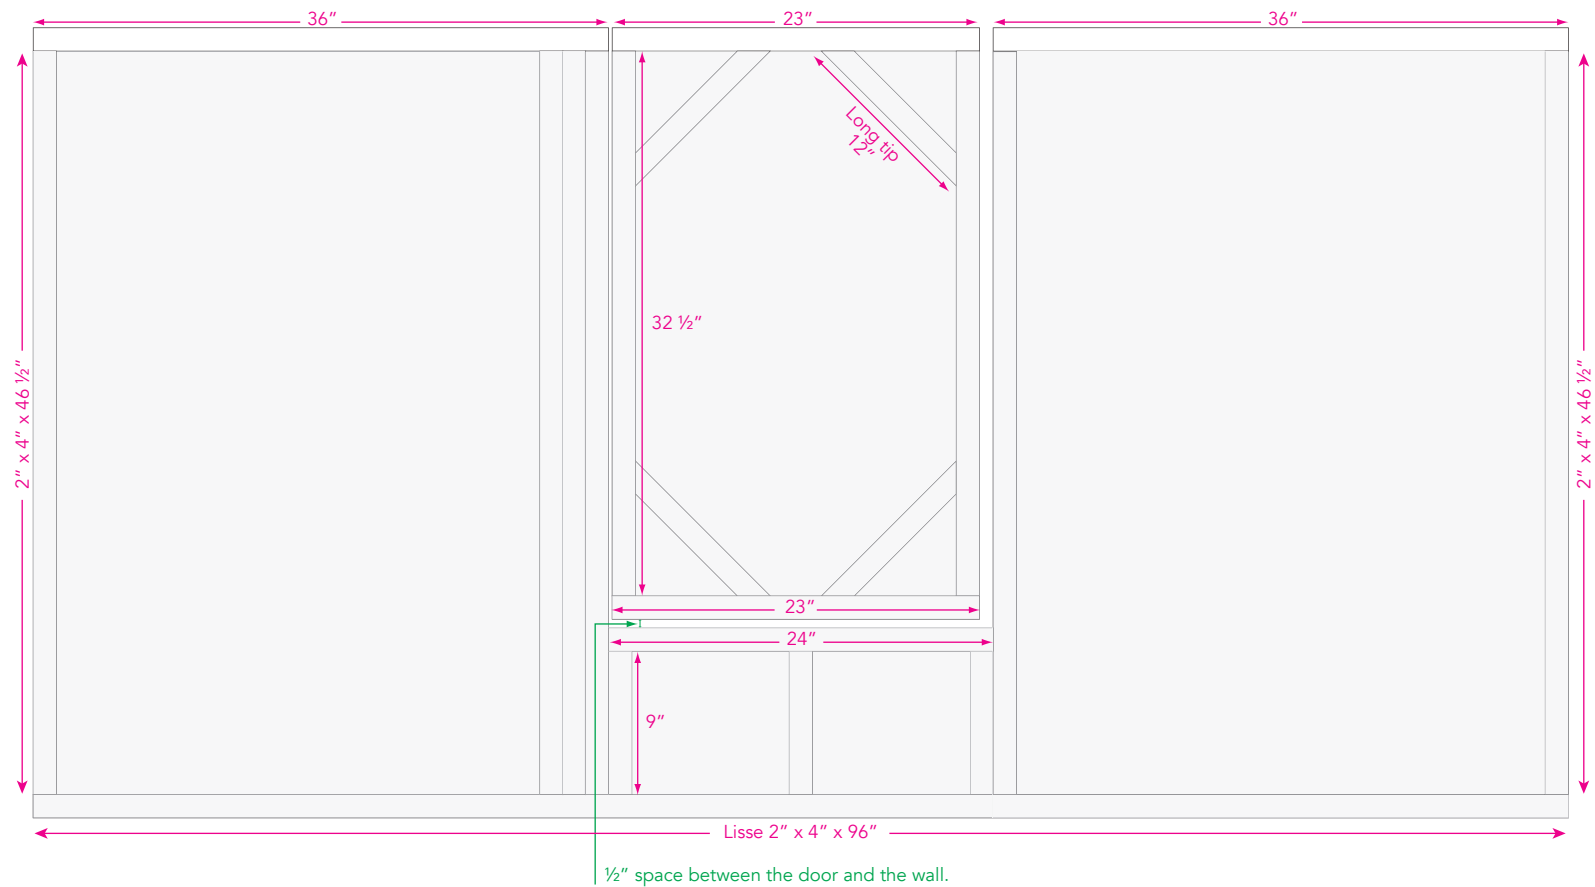

Workshop

Ice rink • Bird's Eye View • P1

Workshop

Ice rink • 8' Long Strips • P2

Workshop

Ice rink • 34" Corner Strips • P3

Workshop

Ice rink • Side With Door • P4

Workshop

Ice rink • Legs • P5