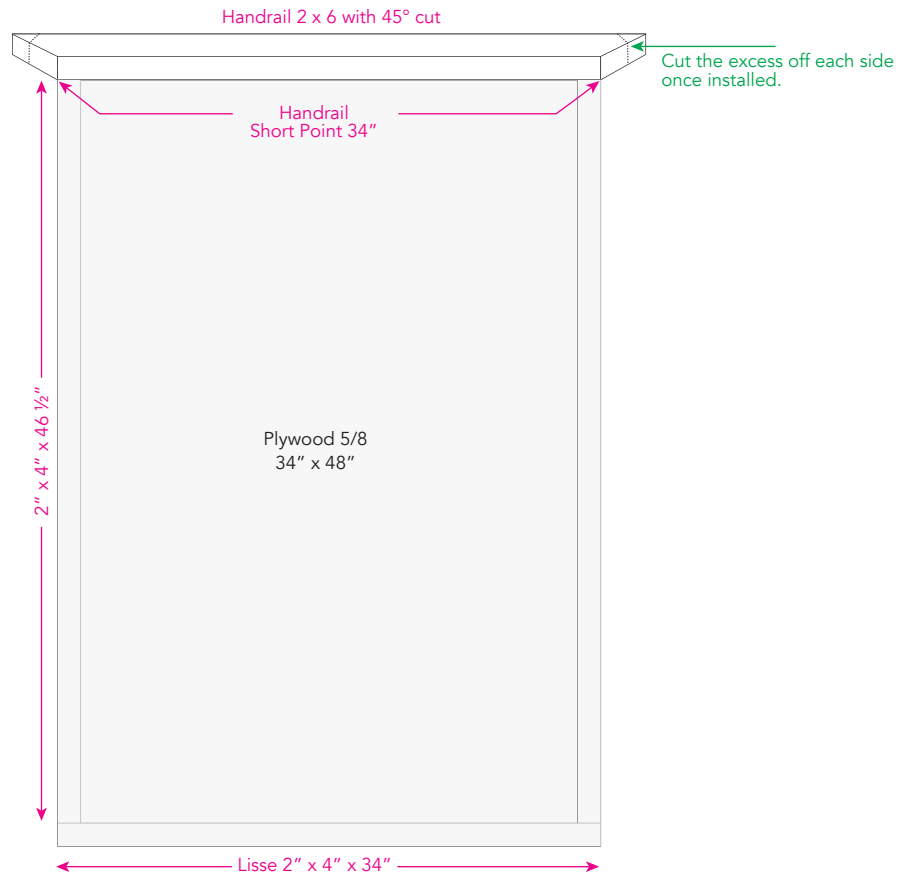

Workshop

Ice rink • Bird's Eye View • P1

Workshop

Ice rink • 8' Long Strips • P2

Workshop

Ice rink • 34" Corner Strips • P3

Workshop

Ice rink • Side With Door • P4

Workshop

Ice rink • Legs • P5