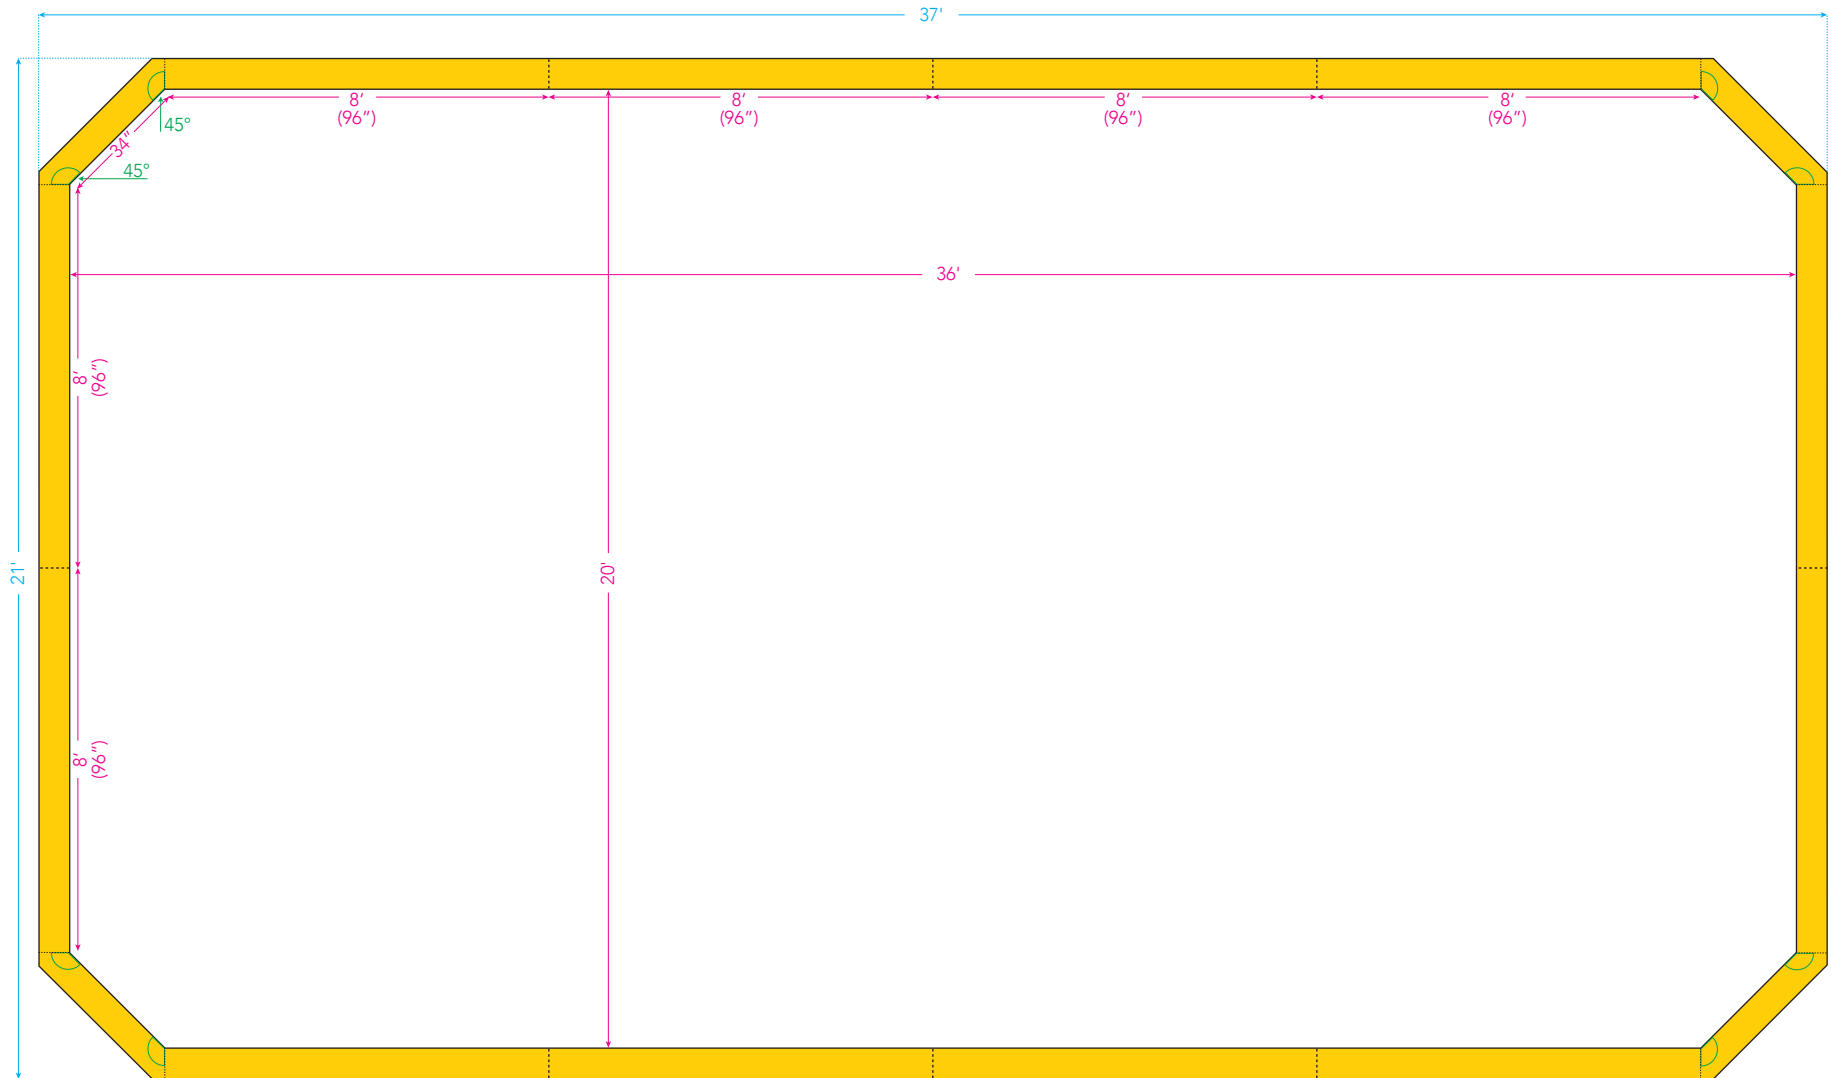

Workshop

Ice rink • Bird's Eye View • P1

Workshop

Ice rink • 8' Long Strips • P2

Workshop

Ice rink • 34" Corner Strips • P3

Workshop

Ice rink • Side With Door • P4

Workshop

Ice rink • Legs • P5