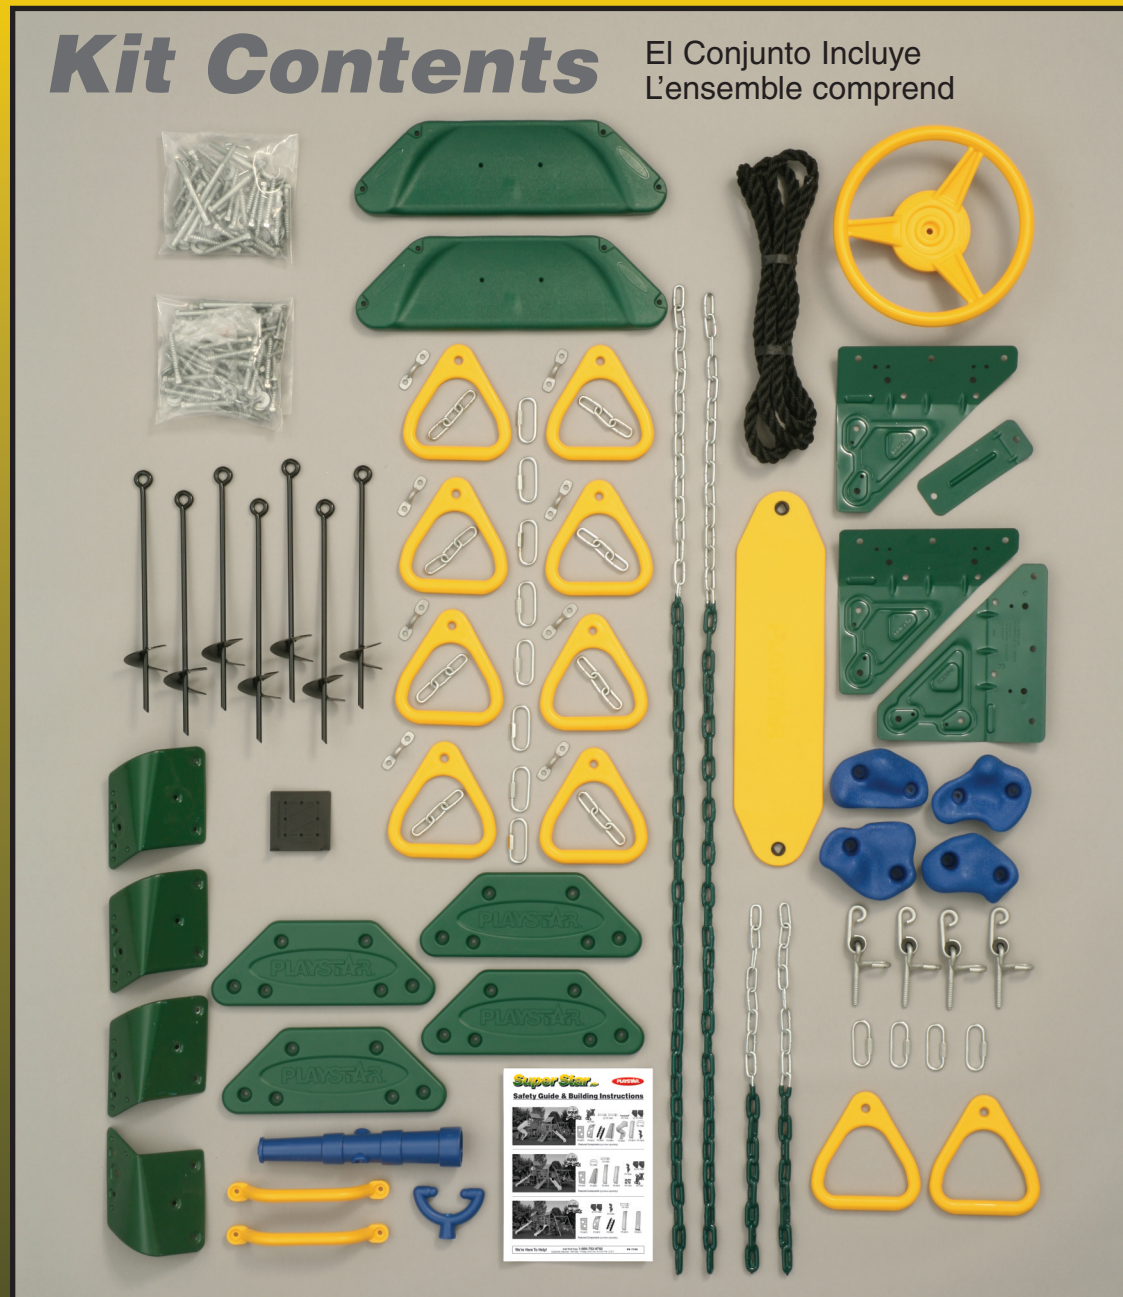

Super Star XP

Choose From 3 Design Options In This Kit.

Just add featured components, lumber and deck screws indicated.

Kit Contents

El Conjunto Incluye
L'ensemble comprend

55 sq. ft. Play Deck

Plataforma de juego de 55 pies cuadrados
Plateforme de jeu de 55 pi²

- (4) 4" x 4" x 10'
- (13) 4" x 4" x 8'
- (10) 2" x 6" x 10'
- (6) 2" x 6" x 8'
- (5) 2" x 4" x 10'
- (29) 2" x 4" x 8'
- (2) 5/4" x 6" x 10'
- (37) 5/4" x 6" x 8'

(1302) #8 x 2 1/2" Deck Screws / Tornillos para Plataforma / Vis à bois de terrasse

Composants
illustrés
(Achetez
séparément):

Lumber (Purchase Separately):

Madera (Compre por Separado):
Bois (Achetez séparément):

- (4) 4" x 4" x 10'
- (9) 4" x 4" x 8'
- (7) 2" x 6" x 10'
- (6) 2" x 6" x 8'
- (5) 2" x 4" x 10'
- (17) 2" x 4" x 8'
- (31) 5/4" x 6" x 8'

- (13) 4" x 4" x 8'
- (4) 2" x 6" x 10'
- (9) 2" x 6" x 8'
- (1) 2" x 4" x 10'
- (14) 2" x 4" x 8'
- (11) 5/4" x 6" x 10'
- (5) 5/4" x 6" x 8'

(793) #8 x 2 1/2" Deck Screws / Tornillos para plataforma / Vis à bois de terrasse